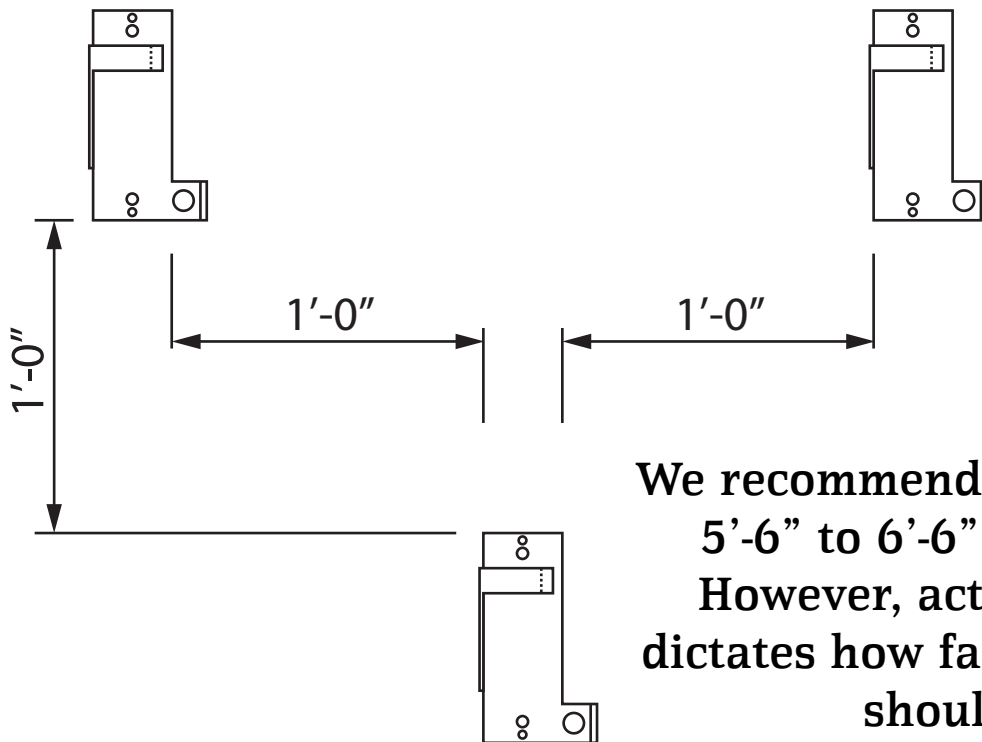

WireCrafters®

Bicycle Wall Rider Spacing Recommendations

Wall mounting hardware by other.

**SPACE 12" APART AS WELL AS
STAGGER 12" APART IN HEIGHT**

OR

SPACE 2'-0" APART ALL IN ONE ROW