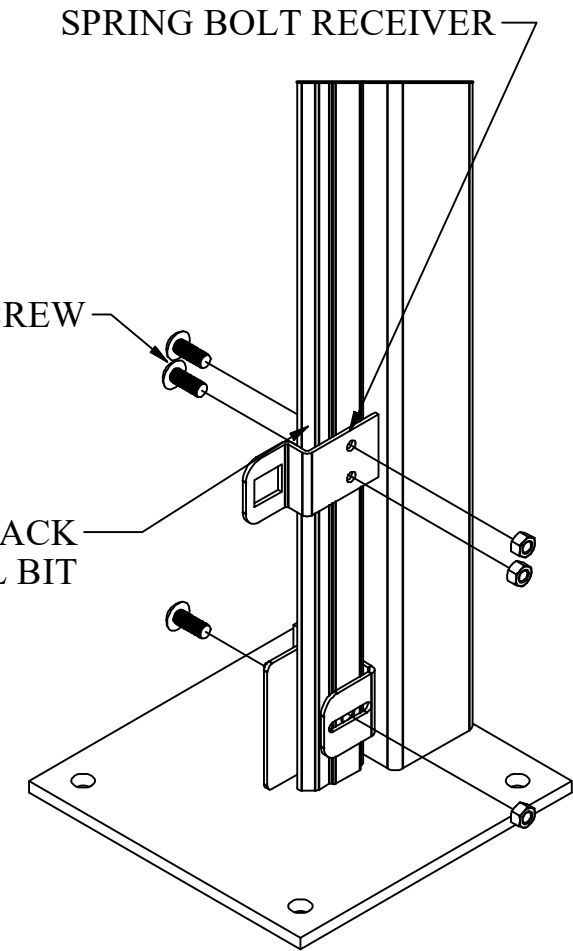

WireCrafters

Vertical Rise Gate

INCLUDED IN THIS MANUAL

Vertical Rise Gate Elev.	2
Vertical Rise Gate Rail	3
Counterweight & Post/Sheave	4
Door Panel	5
Roller Bearings	6
Spring Bolt & Receiver	7
Rail End Stop & Base Plate	8

Revision 1.4 06/23/2023

We're Here To Help
1-800-626-1816

Fig. 1

WireCrafters Counterweight & Post/Sheave

Fig. 1

Fig. 1

Fig. 2

Fig. 1

Fig. 2

Thanks for using

WireCrafters

woven wire partitions.

Tool Cribs * Storage Lockers * Machine Guards * Mezzanine Rails * Pallet Rack Backs * Security Enclosures