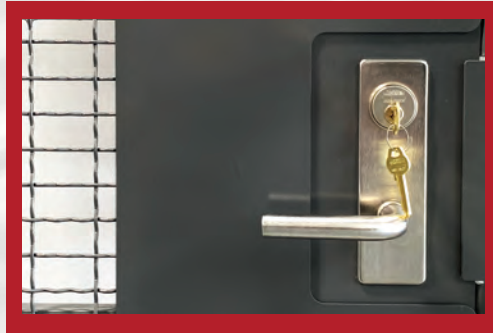

Corbin Russwin ML2000 Series