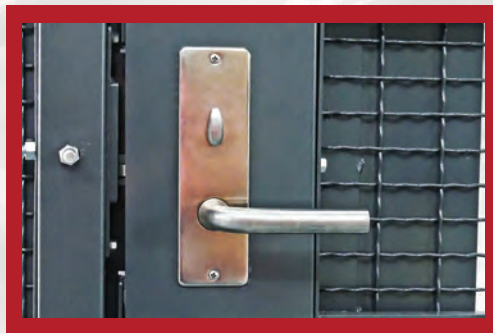

Corbin Russwin ML2000 Series