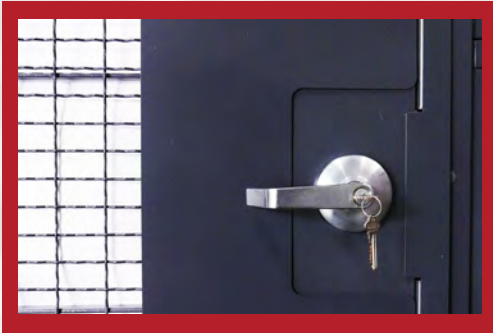

ADA LEVER HANDLE QUICK SHIP

FRONT

Cal-Royal Pioneer SL Series