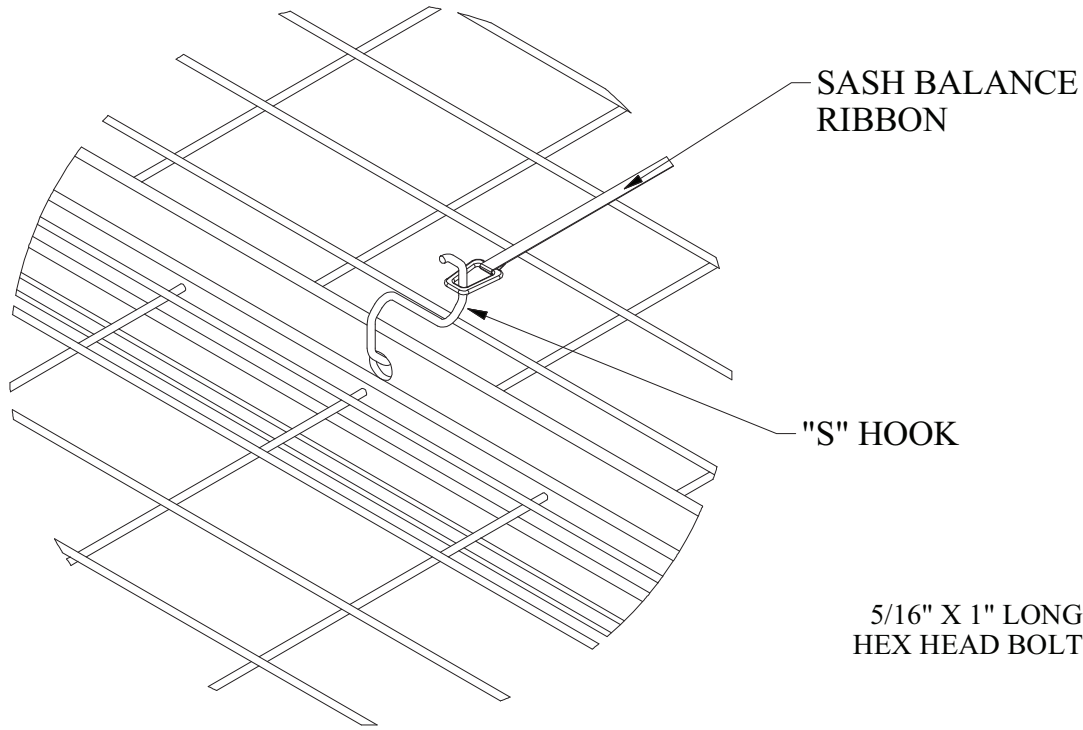

SERVICE WINDOW
FACE SIDE / OUTSIDE

SERVICE WINDOW
INSIDE VIEW

WINDOW CHANNELS
INSIDE VIEW SHOWN

WINDOW
INSIDE VIEW SHOWN

1 1/4" X 1 1/4" ANGLE FOR MOUNTING SASH BALANCE

SELF-DRILLING AND TAPPING SCREWS

SASH ANGLE MOUNT
INSIDE VIEW SHOWN

SELF-DRILLING AND TAPPING SCREWS

SASH BALANCE

SASH BALANCE
INSIDE VIEW SHOWN

SASH BALANCE TO WINDOW
INSIDE VIEW SHOWN

5/16" X 1" LONG
HEX HEAD BOLT

SHELF
INSIDE VIEW SHOWN