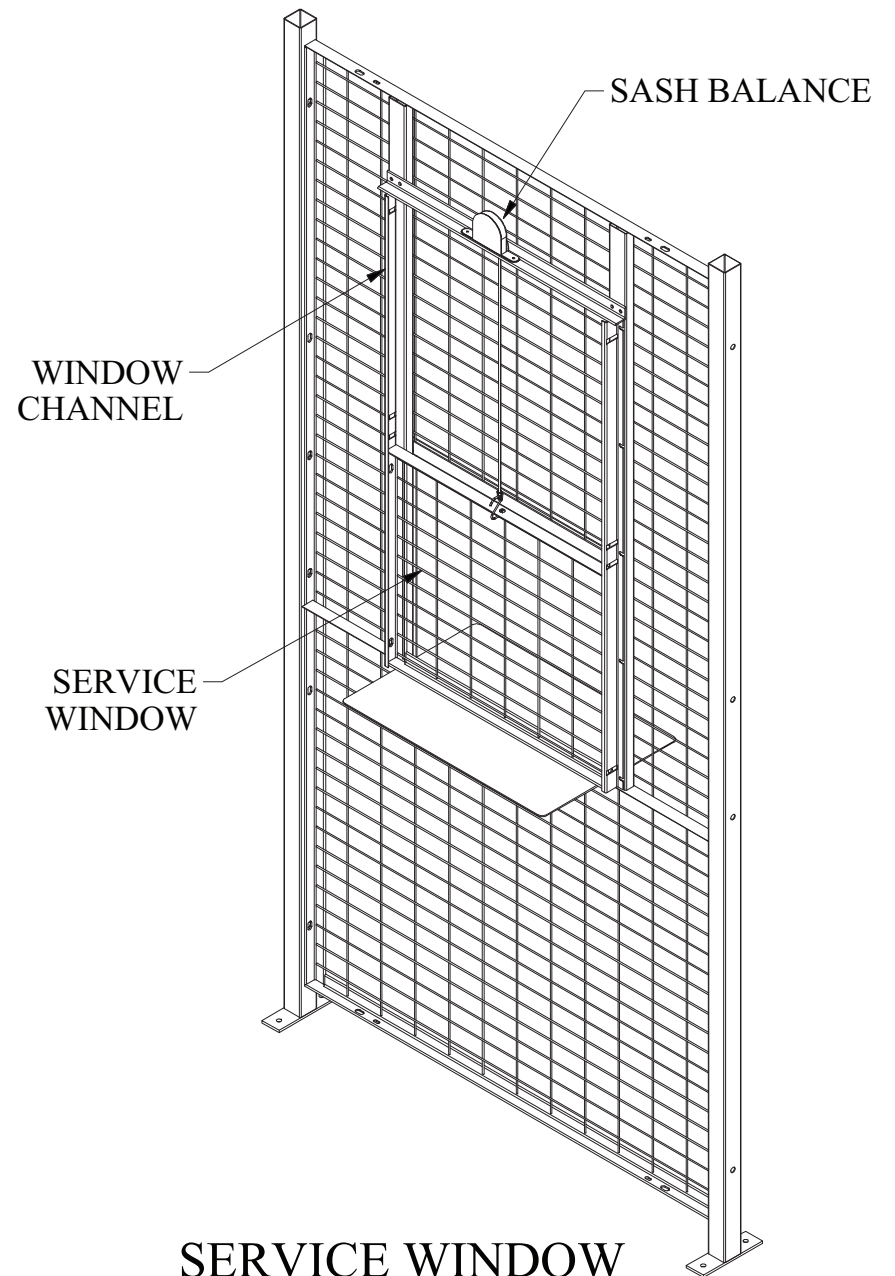

SERVICE WINDOW
FACE SIDE / OUTSIDE

SERVICE WINDOW
INSIDE VIEW

WINDOW CHANNELS
INSIDE VIEW SHOWN

WINDOW
INSIDE VIEW SHOWN

1 1/4" X 1 1/4" ANGLE FOR MOUNTING SASH BALANCE

SELF-DRILLING AND TAPPING SCREWS

SASH ANGLE MOUNT
INSIDE VIEW SHOWN

SELF-DRILLING AND TAPPING SCREWS

SASH BALANCE

SASH BALANCE
INSIDE VIEW SHOWN

SASH BALANCE TO WINDOW
INSIDE VIEW SHOWN

5/16" X 1" LONG
HEX HEAD BOLT

SHELF
INSIDE VIEW SHOWN