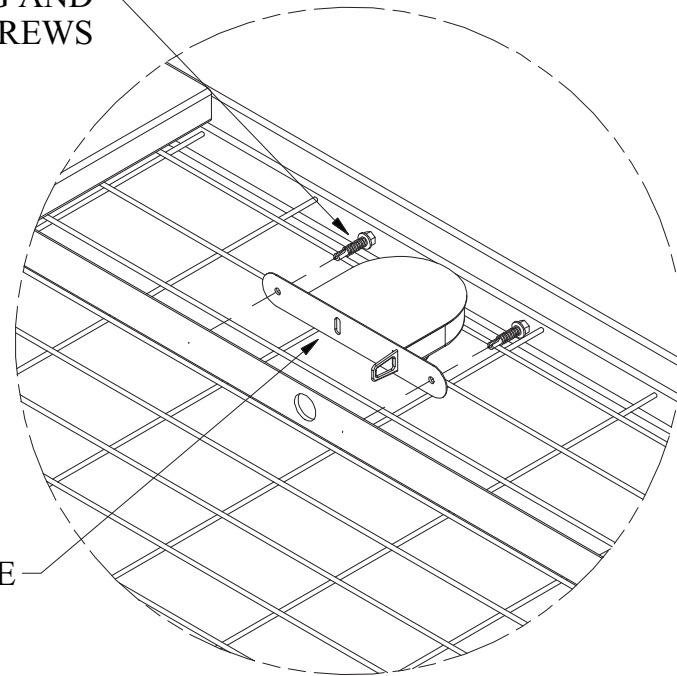

SERVICE WINDOW
FACE SIDE / OUTSIDE

SERVICE WINDOW
INSIDE VIEW

WINDOW CHANNELS
INSIDE VIEW SHOWN

WINDOW
INSIDE VIEW SHOWN

1 1/4" X 1 1/4" ANGLE FOR MOUNTING SASH BALANCE

SELF-DRILLING AND TAPPING SCREWS

SASH ANGLE MOUNT
INSIDE VIEW SHOWN

SELF-DRILLING AND TAPPING SCREWS

SASH BALANCE

SASH BALANCE
INSIDE VIEW SHOWN

SASH BALANCE TO WINDOW
INSIDE VIEW SHOWN

5/16" X 1" LONG
HEX HEAD BOLT

SHELF
INSIDE VIEW SHOWN