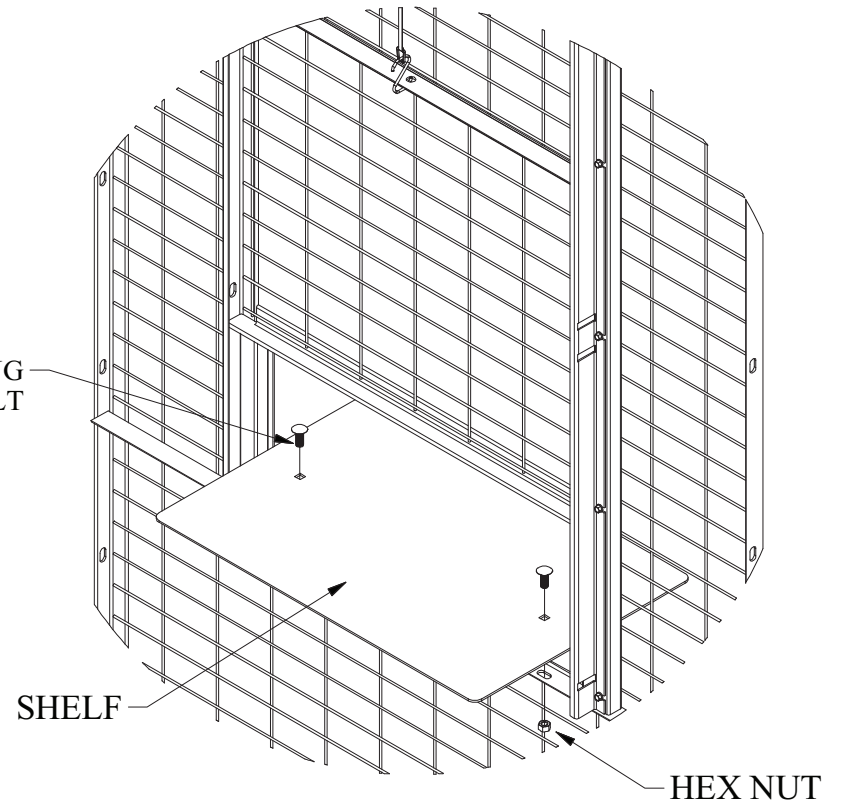

SERVICE WINDOW
FACE SIDE / OUTSIDE

SERVICE WINDOW
INSIDE VIEW

WINDOW CHANNELS
INSIDE VIEW SHOWN

WINDOW
INSIDE VIEW SHOWN

1 1/4" X 1 1/4" ANGLE FOR MOUNTING SASH BALANCE

SELF-DRILLING AND TAPPING SCREWS

SASH ANGLE MOUNT
INSIDE VIEW SHOWN

SELF-DRILLING AND TAPPING SCREWS

SASH BALANCE

SASH BALANCE
INSIDE VIEW SHOWN

SASH BALANCE TO WINDOW
INSIDE VIEW SHOWN

5/16" X 1" LONG
HEX HEAD BOLT

SHELF
INSIDE VIEW SHOWN