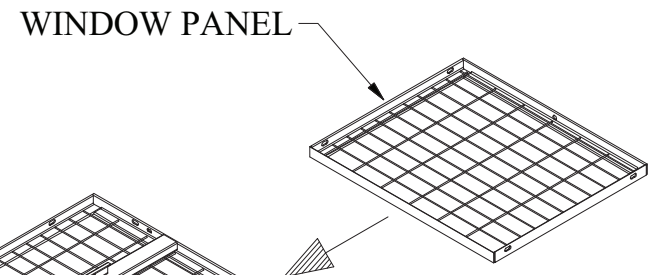

SERVICE WINDOW
FACE SIDE / OUTSIDE

SERVICE WINDOW
INSIDE VIEW

WINDOW CHANNELS
INSIDE VIEW SHOWN

WINDOW
INSIDE VIEW SHOWN

1 1/4" X 1 1/4" ANGLE FOR MOUNTING SASH BALANCE

SELF-DRILLING AND TAPPING SCREWS

SASH ANGLE MOUNT
INSIDE VIEW SHOWN

SELF-DRILLING AND TAPPING SCREWS

SASH BALANCE

SASH BALANCE
INSIDE VIEW SHOWN

SASH BALANCE TO WINDOW
INSIDE VIEW SHOWN

5/16" X 1" LONG
HEX HEAD BOLT

SHELF
INSIDE VIEW SHOWN