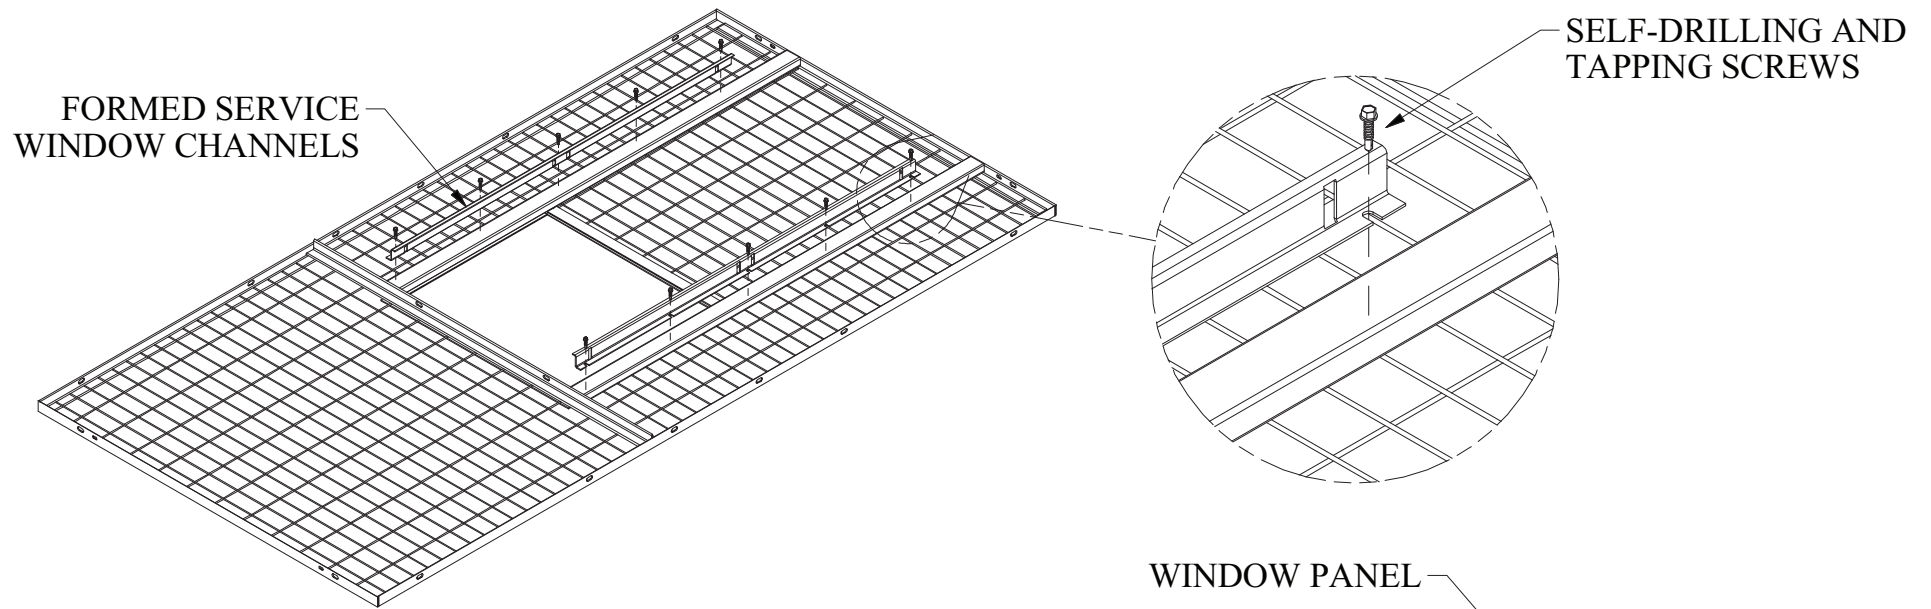

SERVICE WINDOW
FACE SIDE / OUTSIDE

SERVICE WINDOW
INSIDE VIEW

WINDOW CHANNELS
INSIDE VIEW SHOWN

WINDOW
INSIDE VIEW SHOWN

1 1/4" X 1 1/4" ANGLE FOR MOUNTING SASH BALANCE

SELF-DRILLING AND TAPPING SCREWS

SASH ANGLE MOUNT
INSIDE VIEW SHOWN

SELF-DRILLING AND TAPPING SCREWS

SASH BALANCE

SASH BALANCE
INSIDE VIEW SHOWN

SASH BALANCE TO WINDOW
INSIDE VIEW SHOWN

5/16" X 1" LONG
HEX HEAD BOLT

SHELF
INSIDE VIEW SHOWN