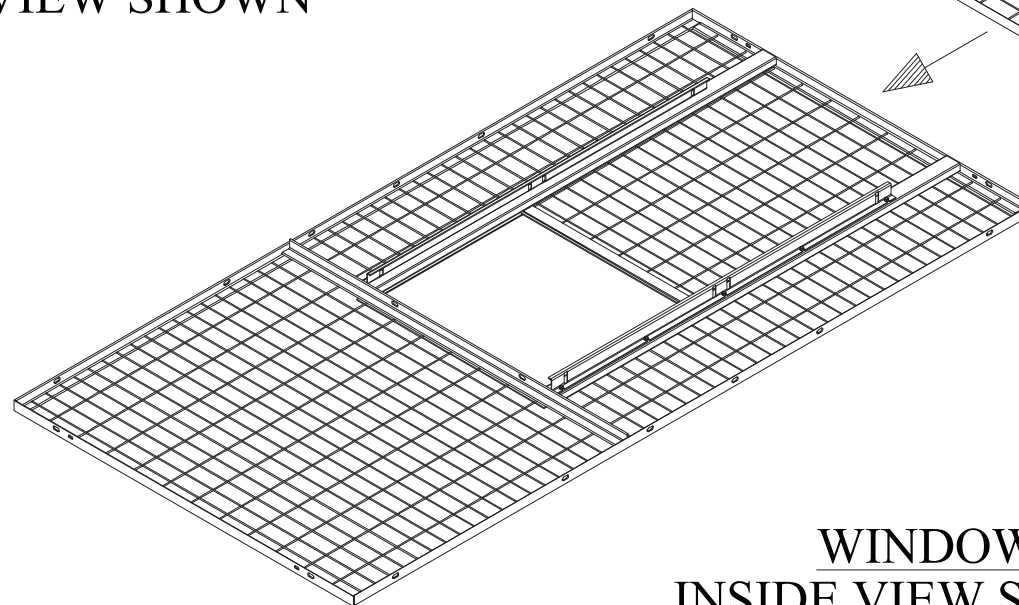

SERVICE WINDOW
FACE SIDE / OUTSIDE

SERVICE WINDOW
INSIDE VIEW

WINDOW CHANNELS
INSIDE VIEW SHOWN

WINDOW
INSIDE VIEW SHOWN

1 1/4" X 1 1/4" ANGLE FOR MOUNTING SASH BALANCE

SELF-DRILLING AND TAPPING SCREWS

SASH ANGLE MOUNT
INSIDE VIEW SHOWN

SELF-DRILLING AND TAPPING SCREWS

SASH BALANCE

SASH BALANCE
INSIDE VIEW SHOWN

SASH BALANCE TO WINDOW
INSIDE VIEW SHOWN

5/16" X 1" LONG
HEX HEAD BOLT

SHELF
INSIDE VIEW SHOWN