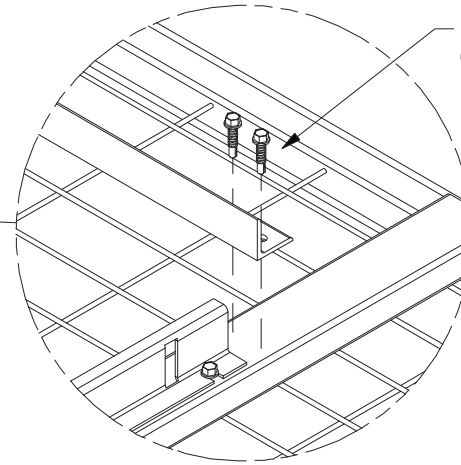

SERVICE WINDOW
FACE SIDE / OUTSIDE

SERVICE WINDOW
INSIDE VIEW

WINDOW CHANNELS
INSIDE VIEW SHOWN

WINDOW
INSIDE VIEW SHOWN

1 1/4" X 1 1/4" ANGLE FOR MOUNTING SASH BALANCE

SELF-DRILLING AND TAPPING SCREWS

SASH ANGLE MOUNT
INSIDE VIEW SHOWN

SELF-DRILLING AND TAPPING SCREWS

SASH BALANCE

SASH BALANCE
INSIDE VIEW SHOWN

SASH BALANCE TO WINDOW
INSIDE VIEW SHOWN

5/16" X 1" LONG
HEX HEAD BOLT

SHELF
INSIDE VIEW SHOWN