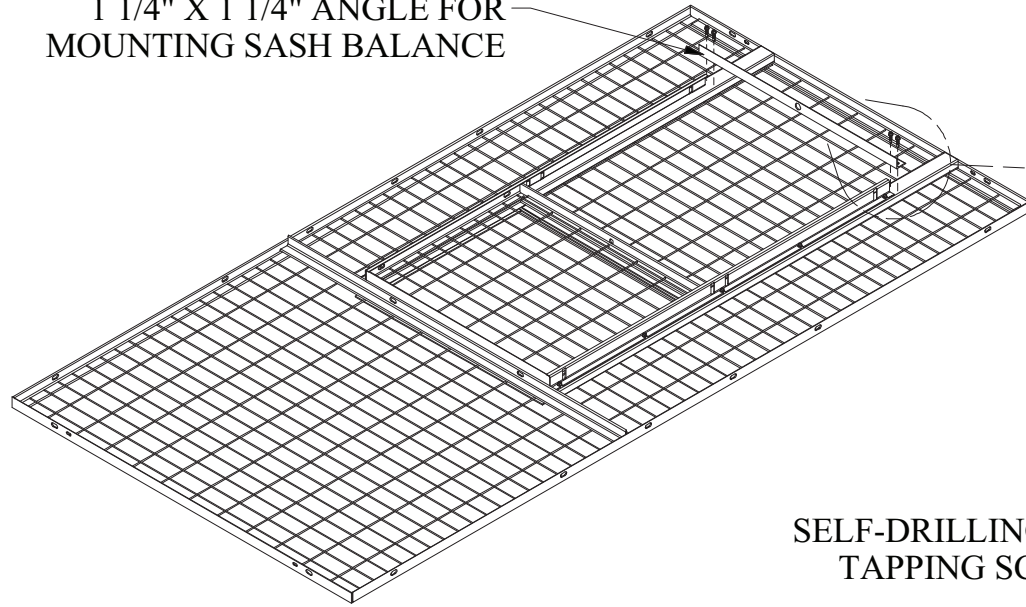

SERVICE WINDOW
FACE SIDE / OUTSIDE

SERVICE WINDOW
INSIDE VIEW

WINDOW CHANNELS
INSIDE VIEW SHOWN

WINDOW
INSIDE VIEW SHOWN

1 1/4" X 1 1/4" ANGLE FOR MOUNTING SASH BALANCE

SELF-DRILLING AND TAPPING SCREWS

SASH ANGLE MOUNT
INSIDE VIEW SHOWN

SELF-DRILLING AND TAPPING SCREWS

SASH BALANCE

SASH BALANCE
INSIDE VIEW SHOWN

SASH BALANCE TO WINDOW
INSIDE VIEW SHOWN

5/16" X 1" LONG
HEX HEAD BOLT

SHELF
INSIDE VIEW SHOWN